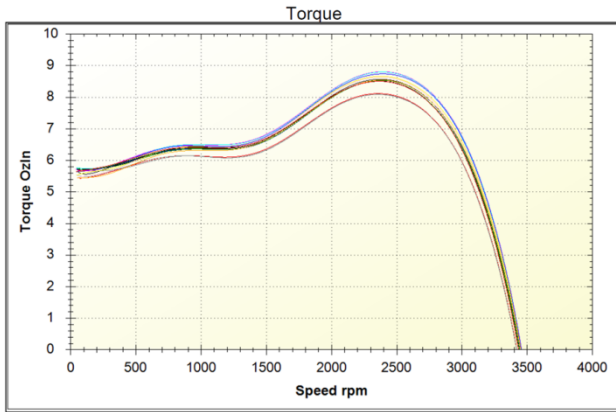

5A143-204B Spec Sheet

Model #	Volts	Frequency	At Stall		At Maximum Torque					
			Torque (ozin)	Current (amps)	Torque (ozin)	Speed (rpm)	Current (amps)	Efficiency	Power Out (w)	Power In (w)
5A143-204B	230	60	5.62	0.69	8.5	2374	0.62	21	14.9	65.2