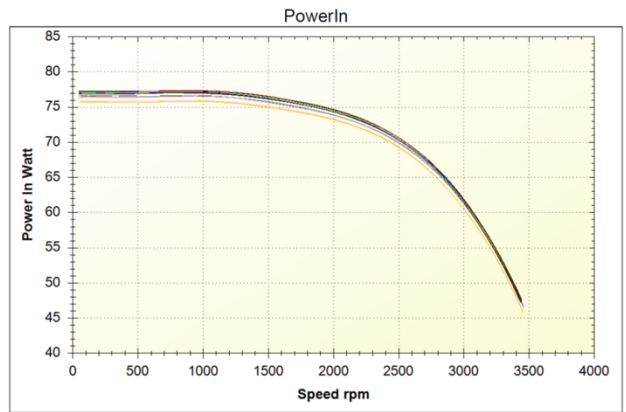

5A143-204B Spec Sheet

Model #	Volts	Frequency	At Stall		At Maximum Torque					
			Torque (ozin)	Current (amps)	Torque (ozin)	Speed (rpm)	Current (amps)	Efficiency	Power Out (w)	Power In (w)
5A143-204B	230	60	5.62	0.69	8.5	2374	0.62	21	14.9	65.2